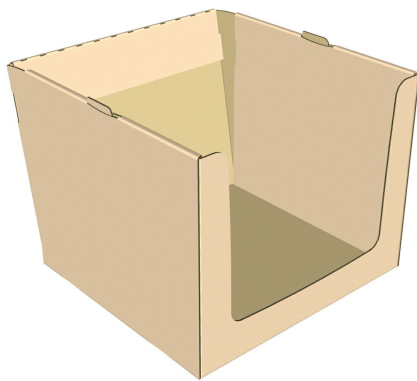

Hinged / Angled back display carton – hand assembled

Shape / Style

Two piece box

Wrap-around one piece box

Tray

One piece box

Flexible

Semi Rigid

Rigid

Product Support Type

Print / Decoration

Flexographic

High Quality Flexographic

Lithographic

Retailer

Coles / Woolworths

Aldi

Costco

Available

Unavailable

Description

This hand assembled carton allows the back panel to hinge out, allowing the product inside to be angled back for greater shelf presence.

DISCLAIMER The images available in this catalogue and any product specification sheet issued by Visy via the catalogue ("Information") are subject to copyright and are provided for general information purposes only, and may not represent the final specification for product sold. You may download a copy of the Information solely for the purposes of assessing whether to purchase products or services from Visy and for no other purpose. Visy excludes all liability in relation to use or reliance on the Information by any person. All Information is current to the date of the specification but is subject to change at any time by Visy without notice. A final product specification sheet will be provided by Visy to the customer at the time of sale. The sale of products by Visy will be subject to Visy's standard terms and conditions of sale, a copy of which is available on the Visy website.