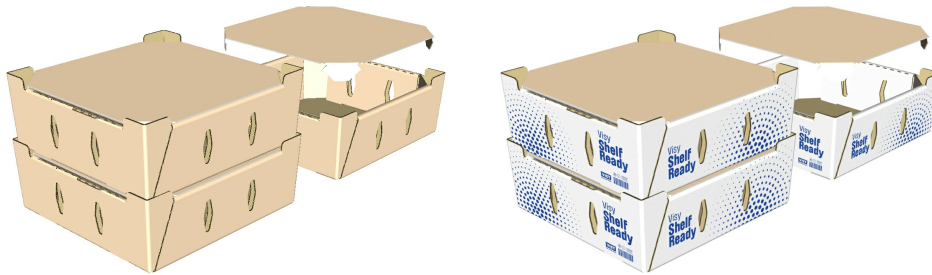

# Produce tray style & lid – shallow depth

## Shape / Style

Two piece box

Wrap-around one piece box

Tray

One piece box

Flexible

Semi Rigid

Rigid

## Description

This produce tray style is used with a lid that slots into the trays stackable corner posts which provide additional stacking strength.

**DISCLAIMER** The images available in this catalogue and any product specification sheet issued by Visy via the catalogue ("Information") are subject to copyright and are provided for general information purposes only, and may not represent the final specification for product sold. You may download a copy of the Information solely for the purposes of assessing whether to purchase products or services from Visy and for no other purpose. Visy excludes all liability in relation to use or reliance on the Information by any person. All Information is current to the date of the specification but is subject to change at any time by Visy without notice. A final product specification sheet will be provided by Visy to the customer at the time of sale. The sale of products by Visy will be subject to Visy's standard terms and conditions of sale, a copy of which is available on the Visy website.  
Generated: 27th May, 2026 Copyright © 2015 Visy. All rights reserved.