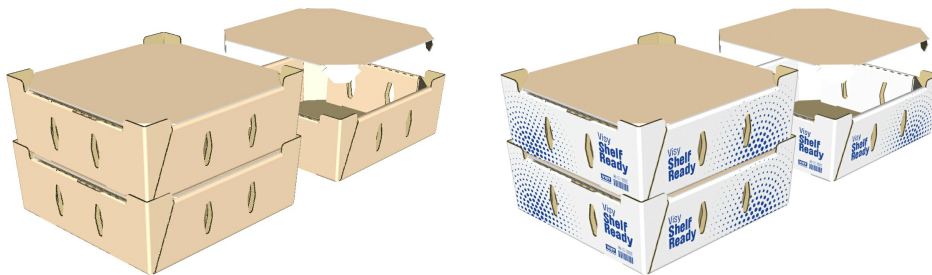

# Produce tray style & lid – shallow depth

## Shape / Style

Two piece box

Wrap-around one piece box

Tray

One piece box

Flexible

Semi Rigid

Rigid

## Description

This produce tray style is used with a lid that slots into the trays stackable corner posts which provide additional stacking strength.

**DISCLAIMER** The images available in this catalogue and any product specification sheet issued by Visy via the catalogue ("Information") are subject to copyright and are provided for general information purposes only, and may not represent the final specification for product sold. You may download a copy of the Information solely for the purposes of assessing whether to purchase products or services from Visy and for no other purpose. Visy excludes all liability in relation to use or reliance on the Information by any person. All Information is current to the date of the specification but is subject to change at any time by Visy without notice. A final product specification sheet will be provided by Visy to the customer at the time of sale. The sale of products by Visy will be subject to Visy's standard terms and conditions of sale, a copy of which is available on the Visy website.  
Generated: 4th Apr, 2026 Copyright © 2015 Visy. All rights reserved.