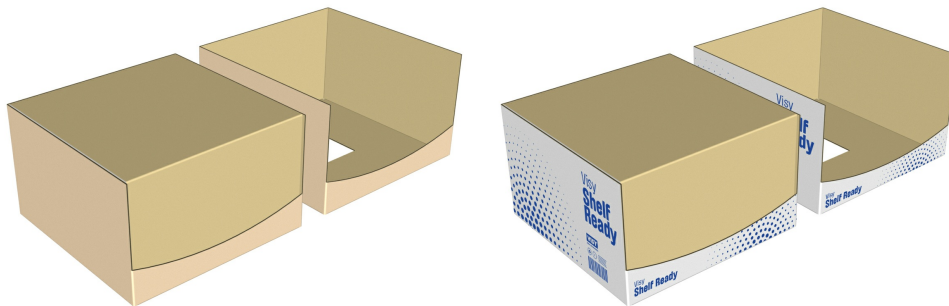

Regular carton style 1.2

Shape / Style

Two piece box

Wrap-around one piece box

Tray

One piece box

Flexible

Semi Rigid

Rigid

Product Support Type

Print / Decoration

Flexographic

High Quality Flexographic

Lithographic

Retailer

Coles / Woolworths

Aldi

Costco

Available

Unavailable

Description

A regular style box with a curved front lip panel. If your product pack doesn't provide a lot of support then this box should be used with a separate lid.

DISCLAIMER The images available in this catalogue and any product specification sheet issued by Visy via the catalogue ("Information") are subject to copyright and are provided for general information purposes only, and may not represent the final specification for product sold. You may download a copy of the Information solely for the purposes of assessing whether to purchase products or services from Visy and for no other purpose. Visy excludes all liability in relation to use or reliance on the Information by any person. All Information is current to the date of the specification but is subject to change at any time by Visy without notice. A final product specification sheet will be provided by Visy to the customer at the time of sale. The sale of products by Visy will be subject to Visy's standard terms and conditions of sale, a copy of which is available on the Visy website.
Generated: 11th May, 2026 Copyright © 2015 Visy. All rights reserved.