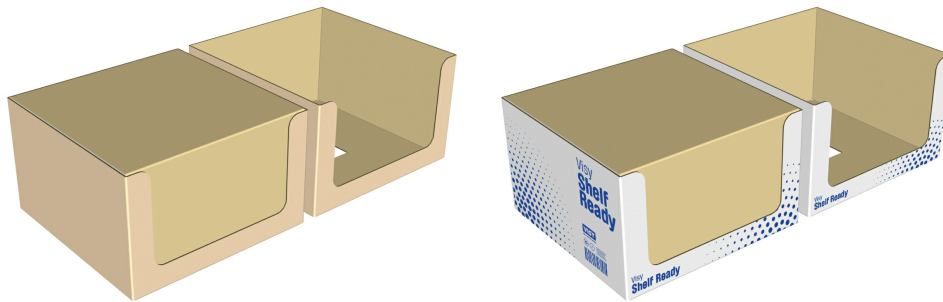

Regular carton style 1

Shape / Style

Two piece box

Wrap-around one piece box

Tray

One piece box

Flexible

Semi Rigid

Rigid

Product Support Type

Print / Decoration

Flexographic

High Quality Flexographic

Lithographic

Retailer

Coles / Woolworths

Aldi

Costco

Available

Unavailable

Description

A regular style box with a straight front lip panel, self locking base and has high front side walls. If your product pack doesn't provide a lot of support then this box will need a separate lid.