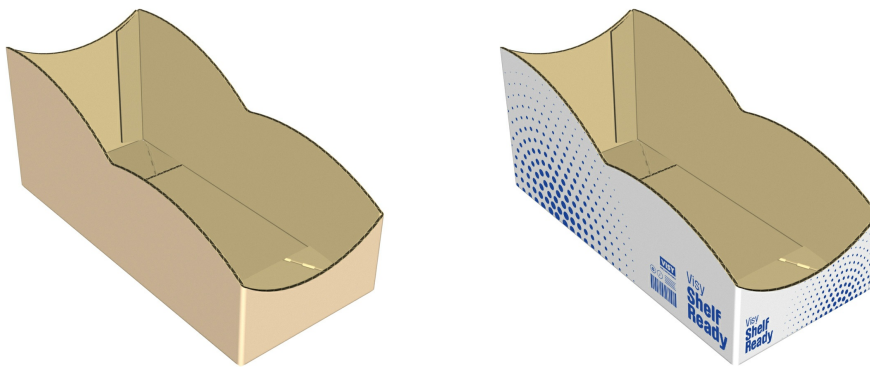

Regular carton style 21

Shape / Style

Two piece box

Wrap-around one piece box

Tray

One piece box

Flexible

Semi Rigid

Rigid

Product Support Type

Print / Decoration

Flexographic

High Quality Flexographic

Lithographic

Retailer

Coles / Woolworths

Aldi

Costco

Available

Unavailable

Description

Cost efficient, one piece carton, high side walls, suitable for full or semi support packs. The curved perforated feature on side walls provides an easy function to tear off the top half of the carton and is generally used for aesthetic purposes.