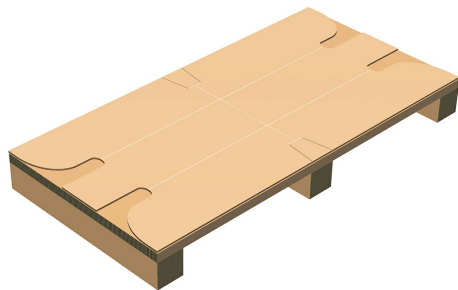

Sampal Pallet V2

Shape / Style

Two way

Four way

Bearer Type

Wound Bearers

Vertiboard Bearers

Diecut Blocks

Vertiboard Blocks

Vertiboard

Size

Peak Load (kg)

2 900.00

Dimensions Available

1285 x 675 x 125mm

DISCLAIMER The images available in this catalogue and any product specification sheet issued by Visy via the catalogue ("Information") are subject to copyright and are provided for general information purposes only, and may not represent the final specification for product sold. You may download a copy of the Information solely for the purposes of assessing whether to purchase products or services from Visy and for no other purpose. Visy excludes all liability in relation to use or reliance on the Information by any person. All Information is current to the date of the specification but is subject to change at any time by Visy without notice. A final product specification sheet will be provided by Visy to the customer at the time of sale. The sale of products by Visy will be subject to Visy's standard terms and conditions of sale, a copy of which is available on the Visy website.
Generated: 25th Apr, 2025 Copyright © 2015 Visy. All rights reserved.