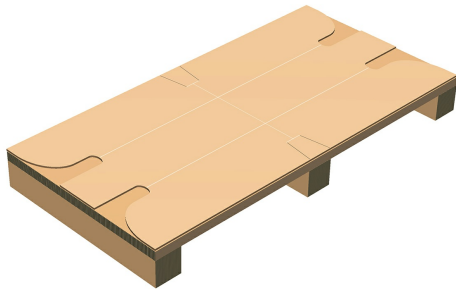

Sampal Pallet

Shape / Style

Two way

Four way

Bearer Type

Wound Bearers

Vertiboard Bearers

Diecut Blocks

Vertiboard Blocks

Vertiboard

Size

Peak Load (kg)

2 900.00

Dimensions Available

1530 x 680 x 125mm

DISCLAIMER The images available in this catalogue and any product specification sheet issued by Visy via the catalogue ("Information") are subject to copyright and are provided for general information purposes only, and may not represent the final specification for product sold. You may download a copy of the Information solely for the purposes of assessing whether to purchase products or services from Visy and for no other purpose. Visy excludes all liability in relation to use or reliance on the Information by any person. All Information is current to the date of the specification but is subject to change at any time by Visy without notice. A final product specification sheet will be provided by Visy to the customer at the time of sale. The sale of products by Visy will be subject to Visy's standard terms and conditions of sale, a copy of which is available on the Visy website.
Generated: 27th May, 2026 Copyright © 2015 Visy. All rights reserved.