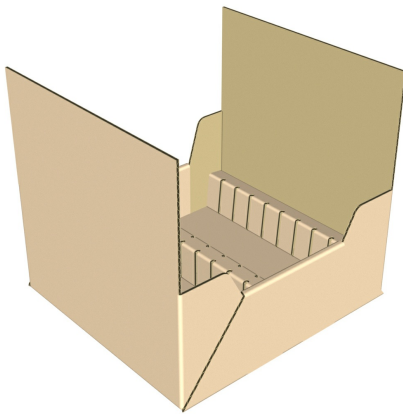

Tray style – hand assembled – slotted pack support 2.1

Shape / Style

Two piece box

Wrap-around one piece box

Tray

One piece box

Flexible

Semi Rigid

Rigid

Product Support Type

Print / Decoration

Flexographic

High Quality Flexographic

Lithographic

Retailer

Coles / Woolworths

Aldi

Costco

Available

Unavailable

Description

This hand assembled tray style box is stackable and suitable for semi self-supporting packs. It also has an insert feature for easier stacking of unstable packs such as sachets.