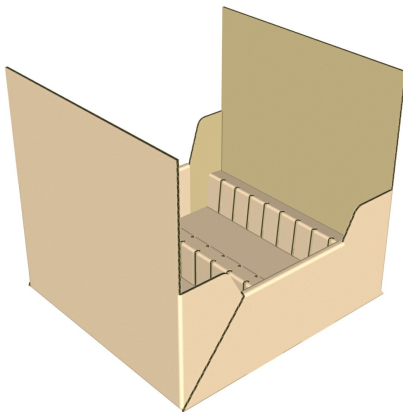

Tray style – hand assembled – slotted pack support 2.1

Shape / Style

Two piece box

Wrap-around one piece box

Tray

One piece box

Flexible

Semi Rigid

Rigid

Product Support Type

Print / Decoration

Flexographic

High Quality Flexographic

Lithographic

Retailer

Coles / Woolworths

Aldi

Costco

Available

Unavailable

Description

This hand assembled tray style box is stackable and suitable for semi self-supporting packs. It also has an insert feature for easier stacking of unstable packs such as sachets.