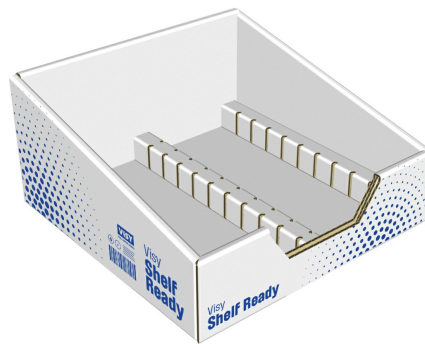

Tray style – hand assembled – slotted pack support 3

Shape / Style

Two piece box

Wrap-around one piece box

Tray

One piece box

Flexible

Semi Rigid

Rigid

Product Support Type

Print / Decoration

Flexographic

High Quality Flexographic

Lithographic

Retailer

Coles / Woolworths

Aldi

Costco

Available

Unavailable

Description

Hand assembled tray with a secondary insert feature that assists with unstable packs like sachets. Please note that a separate lid may be needed for non & semi supporting product.