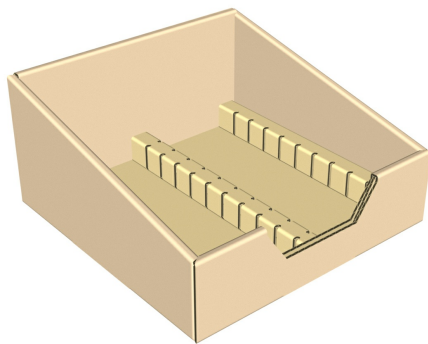

Tray style – hand assembled – slotted pack support 3

Shape / Style

Two piece box

Wrap-around one piece box

Tray

One piece box

Flexible

Semi Rigid

Rigid

Product Support Type

Print / Decoration

Flexographic

High Quality Flexographic

Lithographic

Retailer

Coles / Woolworths

Aldi

Costco

Available

Unavailable

Description

Hand assembled tray with a secondary insert feature that assists with unstable packs like sachets. Please note that a separate lid may be needed for non & semi supporting product.