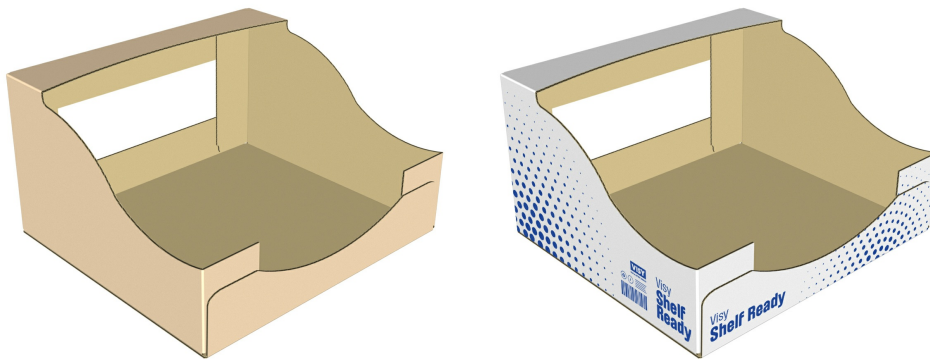

Wraparound style 6.1

Shape / Style

Two piece box

Wrap-around one piece box

Tray

One piece box

Flexible

Semi Rigid

Rigid

Product Support Type

Print / Decoration

Flexographic

High Quality Flexographic

Lithographic

Retailer

Coles / Woolworths

Aldi

Costco

☒ Available

☐ Unavailable

Description

A high volume one piece carton with high side walls and side wall exposure that's suitable for packs that need some support.

DISCLAIMER The images available in this catalogue and any product specification sheet issued by Visy via the catalogue ("Information") are subject to copyright and are provided for general information purposes only, and may not represent the final specification for product sold. You may download a copy of the Information solely for the purposes of assessing whether to purchase products or services from Visy and for no other purpose. Visy excludes all liability in relation to use or reliance on the Information by any person. All Information is current to the date of the specification but is subject to change at any time by Visy without notice. A final product specification sheet will be provided by Visy to the customer at the time of sale. The sale of products by Visy will be subject to Visy's standard terms and conditions of sale, a copy of which is available on the Visy website.
Generated: 6th Jun, 2026 Copyright © 2015 Visy. All rights reserved.